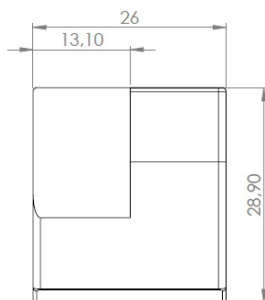

PRODUCT SHEET

Description:

Glass Door Handle "Square", F/Double Doors, L+R, Black Anod, F/Glass Thickness 4-6mm, 1 Zamak Screw W/PVC Tip & 1 Zamak, Screw W/ø5x3,5mm

Item number:

17.40.082-0

Units	Box	Carton	HS Code	Barcode
Pair	10	100	8302420090	 5704866072182

Changed from 6.00 mm. to 6.20 mm. 23-04-2012

Screws needed - not on drawing!!
One side shown

SISO A/S

Mileparken 11
DK-2740 Skovlunde
Denmark
VAT: DK 24786013

Phone +45 45 830 900

www.siso.dk
siso@siso.dk

Danske Bank
Nytorv Branch
Copenhagen
SWIFT: DABADKKK