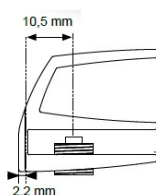

PRODUCT SHEET

Description:

Glass Door Handle "Square", F/Double Doors, L+R, Black Anod, F/Glass Thickness 4-6mm, 1 Zamak Screw W/PVC Tip & 1 Zamak, Screw W/ø5x3,5mm

Item number:

17.40.082-0

Units	Box	Carton	HS Code	Barcode
Pair	10	100	8302420090	 5704866072182

Changed from 6.00 mm. to 6.20 mm. 23-04-2012

Screws needed - not on drawing!!
One side shown

SISO A/S

Mileparken 11
DK-2740 Skovlunde
Denmark
VAT: DK 24786013

Phone +45 45 830 900

www.siso.dk
siso@siso.dk

Danske Bank
Nytorv Branch
Copenhagen
SWIFT: DABADKKK