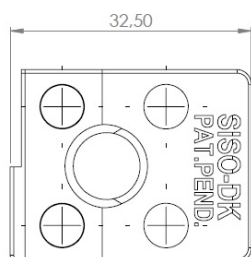

PRODUCT SHEET

Description:

Glass Door Handle "Square", F/Double Doors, L+R, Black Anod, F/Glass Thickness 4-6mm, 1 Zamak Screw W/PVC Tip & 1 Zamak, Screw W/ø5x3,5mm

Item number:

17.40.082-0

Units	Box	Carton	HS Code	Barcode
Pair	10	100	8302420090	 5704866072182

Changed from 6.00 mm. to 6.20 mm. 23-04-2012

Screws needed - not on drawing!!
One side shown

SISO A/S

Mileparken 11
DK-2740 Skovlunde
Denmark
VAT: DK 24786013

Phone +45 45 830 900

www.siso.dk
siso@siso.dk

Danske Bank
Nytorv Branch
Copenhagen
SWIFT: DABADKKK